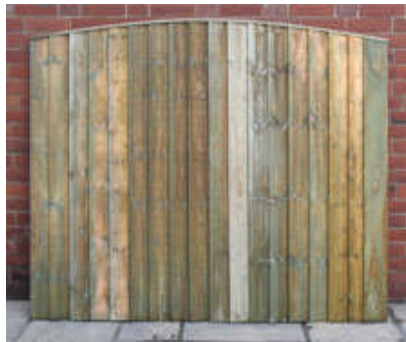

Double Sided Storm Panel

- 3 ft = £15
- 4 ft = £20
- 5 ft = £25
- 6 ft = £30

Deluxe Bowtop Double Sided Storm Panel

- 3 ft = £27
- 4 ft = £32
- 5 ft = £37

Deluxe Curved Double Sided Storm Panel

- 3 ft = £22
- 4 ft = £27
- 5 ft = £32
- 6 ft = £37

Vertilap Panel

- 3 ft = £15
- 4 ft = £18
- 5 ft = £21
- 6 ft = £26

Deluxe Bowtop Vertilap Panel

- 3 ft = £25
- 4 ft = £28
- 5 ft = £33

Deluxe Curved Vertilap Panel

- 3 ft = £22
- 4 ft = £25
- 5 ft = £28
- 6 ft = £33