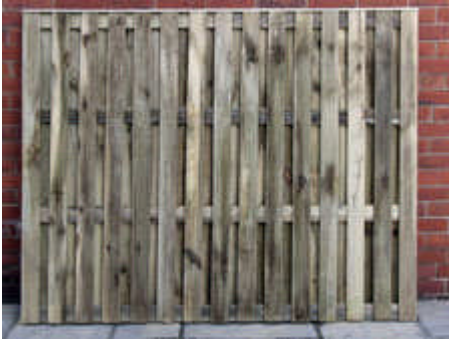

Double Sided Storm Panel

- 3 ft = £15
- 4 ft = £20
- 5 ft = £25
- 6 ft = £30

Deluxe Bowtop Double Sided Storm Panel

- 3 ft = £27
- 4 ft = £32
- 5 ft = £37

Deluxe Curved Double Sided Storm Panel

- 3 ft = £22
- 4 ft = £27
- 5 ft = £32
- 6 ft = £37